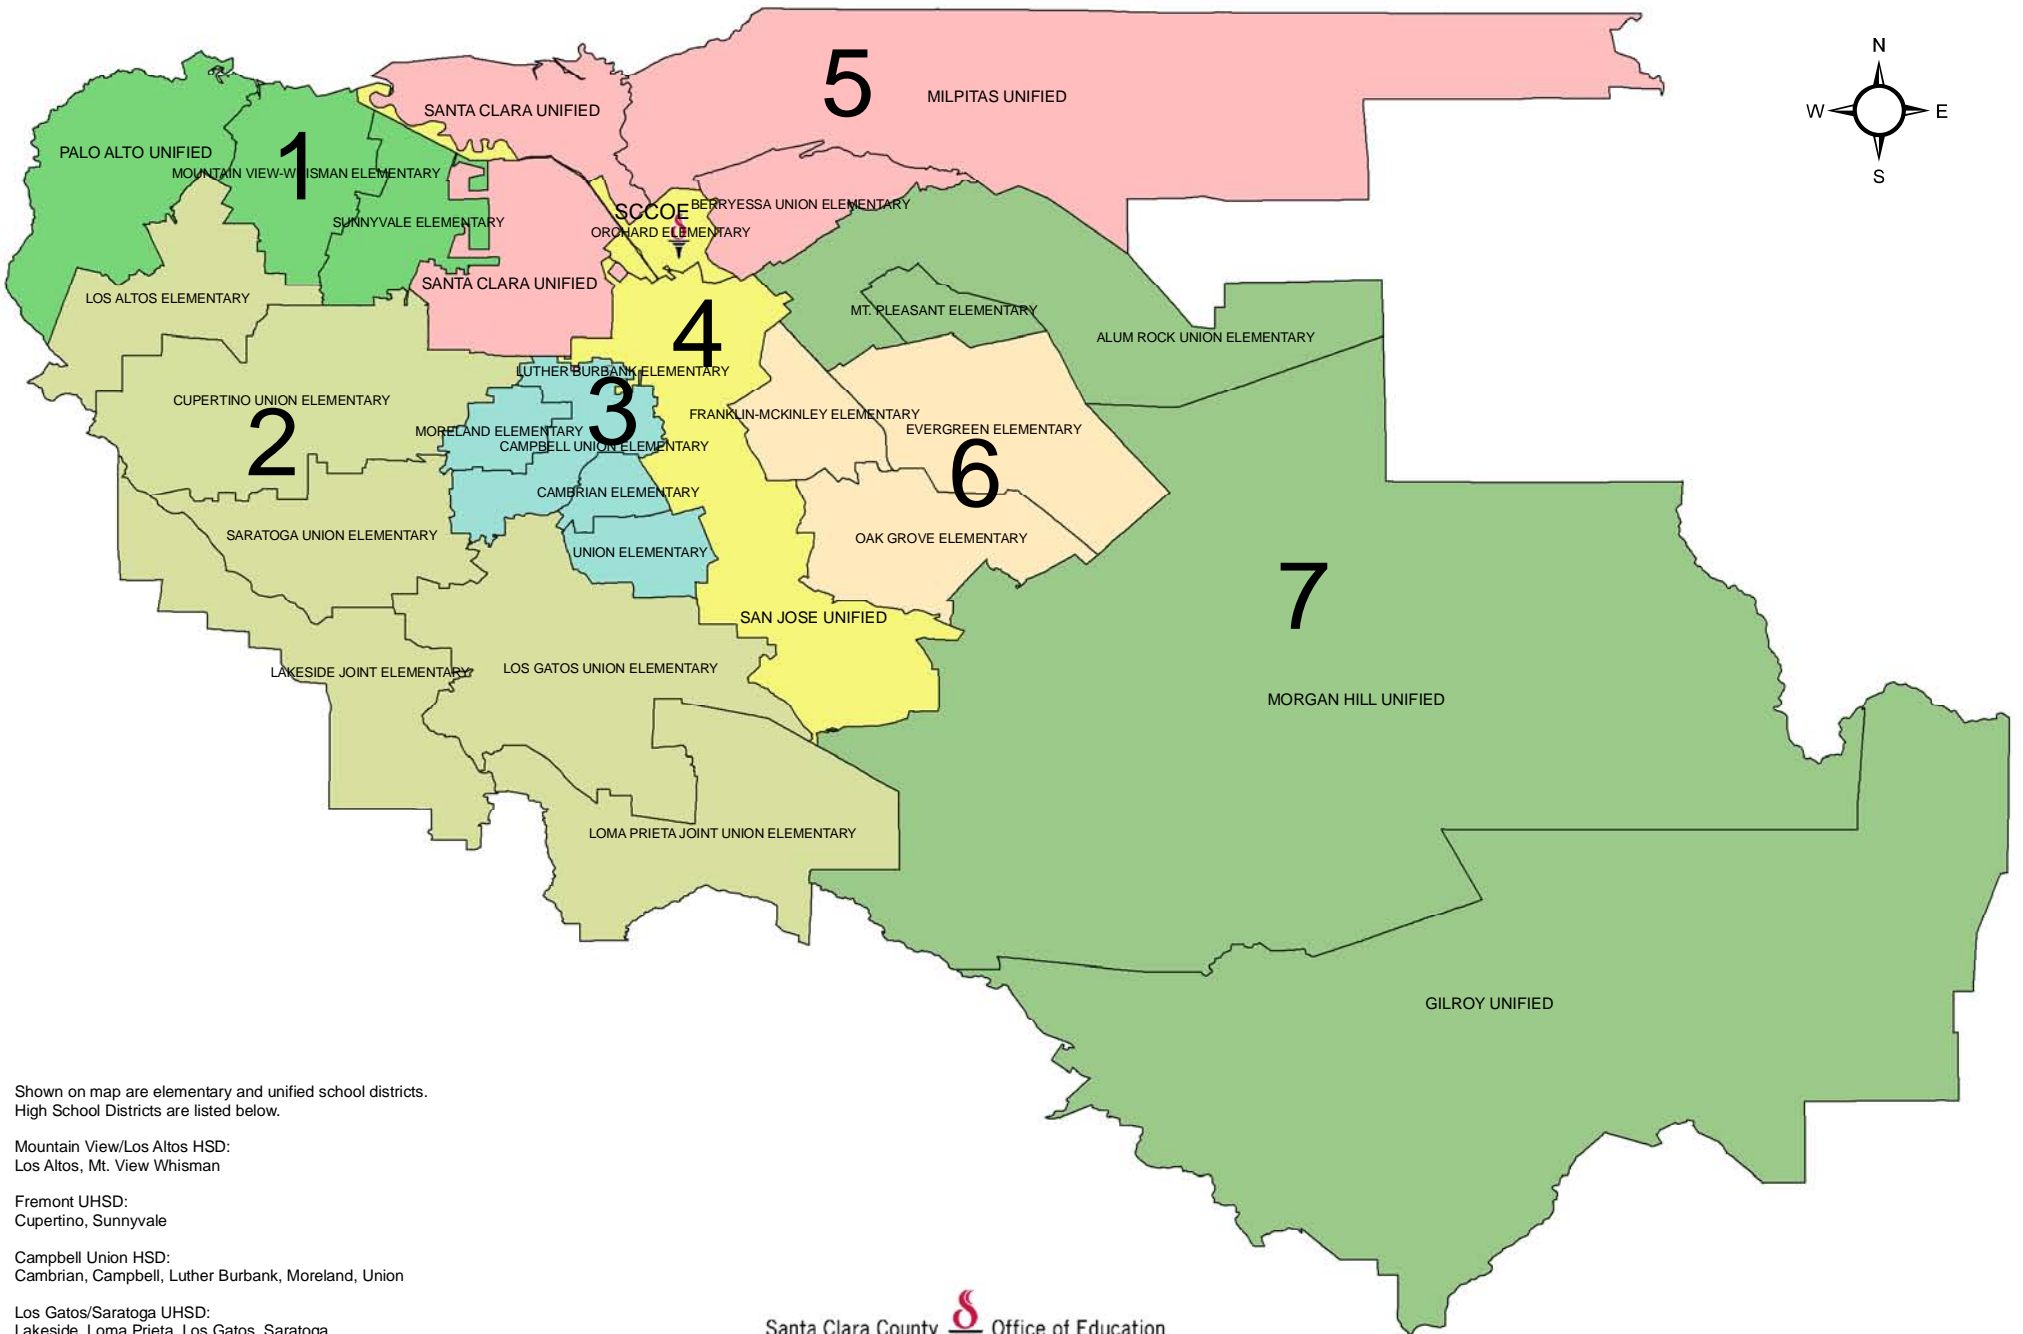

# Santa Clara County Board of Education Trustee Areas

Shown on map are elementary and unified school districts.  
High School Districts are listed below.

Mountain View/Los Altos HSD:  
Los Altos, Mt. View Whisman

Fremont UHSD:  
Cupertino, Sunnyvale

Campbell Union HSD:  
Cambrian, Campbell, Luther Burbank, Moreland, Union

Los Gatos/Saratoga UHSD:  
Lakeside, Loma Prieta, Los Gatos, Saratoga

East Side UHSD:  
Alum Rock, Berryessa, Evergreen, Franklin-McKinley, Oak Grove, Orchard, Mt. Pleasant